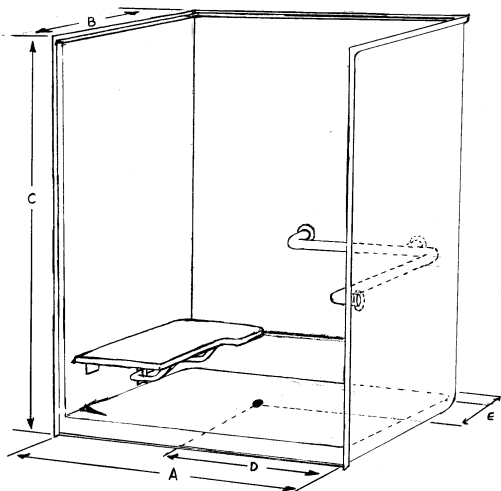

Spurlin Industries' fiberglass bathroom fixtures display the certification label of the Universal Laboratory, Inc. File No. 19451 which demonstrates compliance with ANSI Z124.1 & Z124.2 and with HUD/FHA UM-73. Certification is based on regular inspection and testing at each plant of fabrication.

Setting Tomorrow's Standards Today

Spurlin Industries fiberglass bath fixtures not only exceed industry standards but must also pass our own supreme standards of excellence. Each unit is manufactured to exacting specifications with strict attention to detail and quality.

Certification labels also verify compliance with the requirements for Class B material under NFPA Number 101 and with the Minimum Property Standards for Care Type and elderly housing.

INSTALLATION INFORMATION

1. All 3/4" barrier free units must be stored on their backs to prevent bowed thresholds and drains.
2. Foundation materials are mandatory under the bottom of each unit to support wheelchair. Spread a bed of foundation materials around drain and extend to edges of shower floor.

CONCRETE FLOOR INSTALLATION – Use 90 degree angle bracket (available at hardware store) with pre-drilled holes to hold down the center of threshold to prevent moving during installation.

WOOD FLOOR INSTALLATION – Drill 1/8" pilot hole and screw to hold down the center of threshold to prevent moving during installation.

Unit Dimensions (Tolerances + or - 1/4")

	Finished	Rough
A	61 1/2"	
B	31"	32 1/4"
C	75"	77"
D	30 3/4"	
E	15 5/8"	

Note: "E" is from back wall to center drain

Best Warranty in the Business

Spurlin Industries warrants each unit against defects in materials and workmanship which may alter the appearance or affect performance of your unit for a full 5 years. Spurlin will repair, refinish, or replace any defective unit to ensure your complete satisfaction.